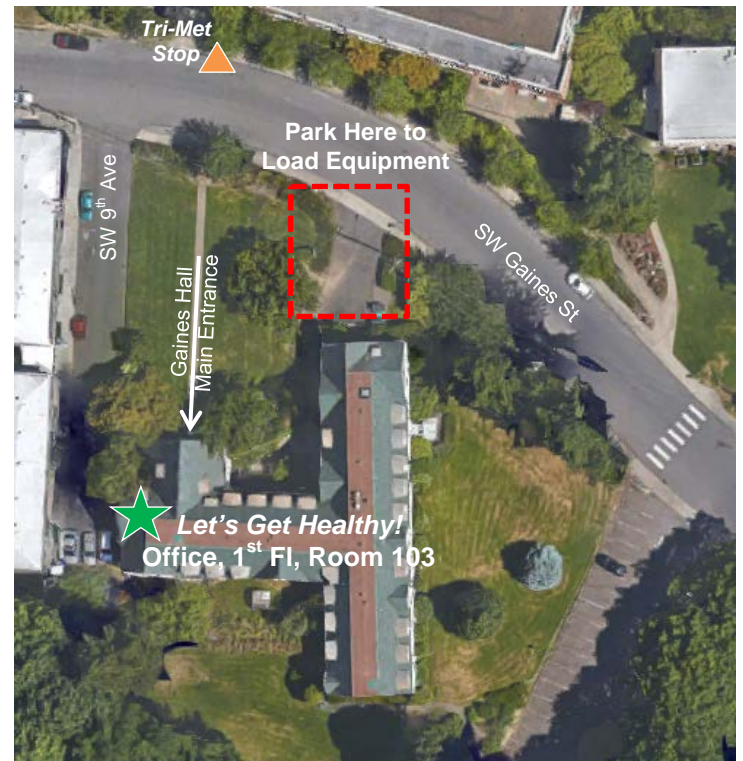

Transportation and Parking

We are located on Oregon Health & Science University's main campus in **Gaines Hall** at the top of Marquam Hill.

Physical Address:
840 SW Gaines St
Portland, Oregon 97239

Directions from every direction can be found here:
<http://www.ohsu.edu/xd/about/visiting/directions/marquamhill.cfm>

By Bus:

- Use the Tri-Met website (www.trimet.org) to find the best bus for you. Likely it will be the #8. Get off at the SW Gaines St and 9th Ave stop. Walk across the street and down the pathway toward the building and enter through the main entrance.

By car:

- Getting to us:** From the South take Terwilliger (North) up the hill, turn left onto SW US Veterans Hospital Rd, turn left onto SW Gaines St. Gaines Hall is on the left before SW 9th Ave. From downtown, take Terwilliger (South) up the hill, follow Sam Jackson Park Rd past the hospital and other OHSU buildings, turn left onto SW 11th Ave, then left onto SW Gaines St. Gaines Hall is on the right after SW 9th Ave.
- Parking:** The driveway of the building is also the loading zone and you may park there for 20 min. There is a mix of free and paid 2 and 3 hr parking spots on Gaines if the loading zone is occupied.